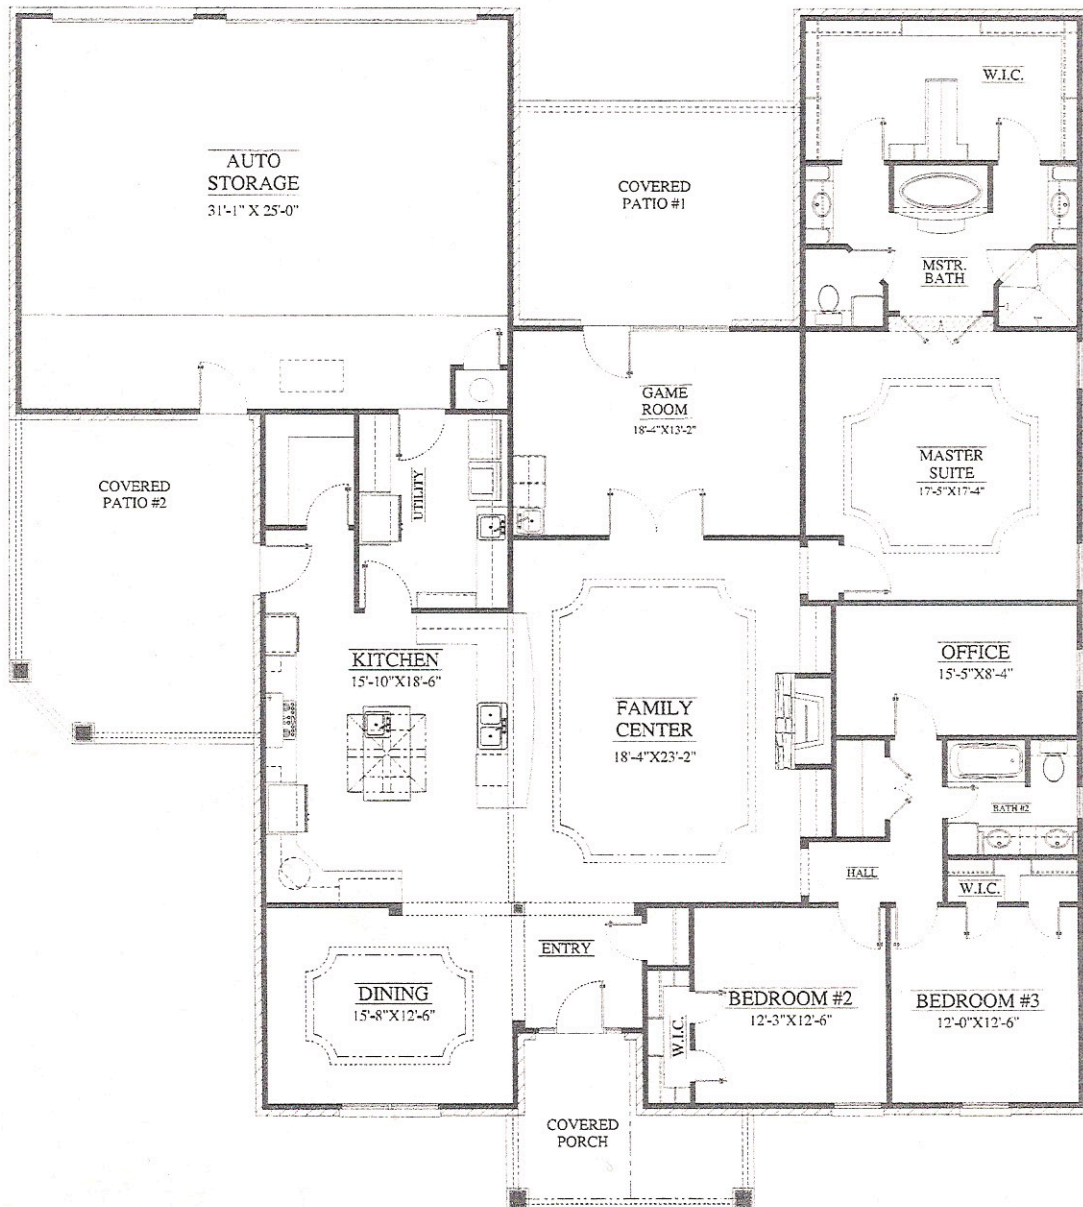

LIVING 2,975 SQ. FT.
PLAN NO. 08046-4

7701 Continental Parkway

C The Design Offices of: American Traditions (1-806-351-1130)